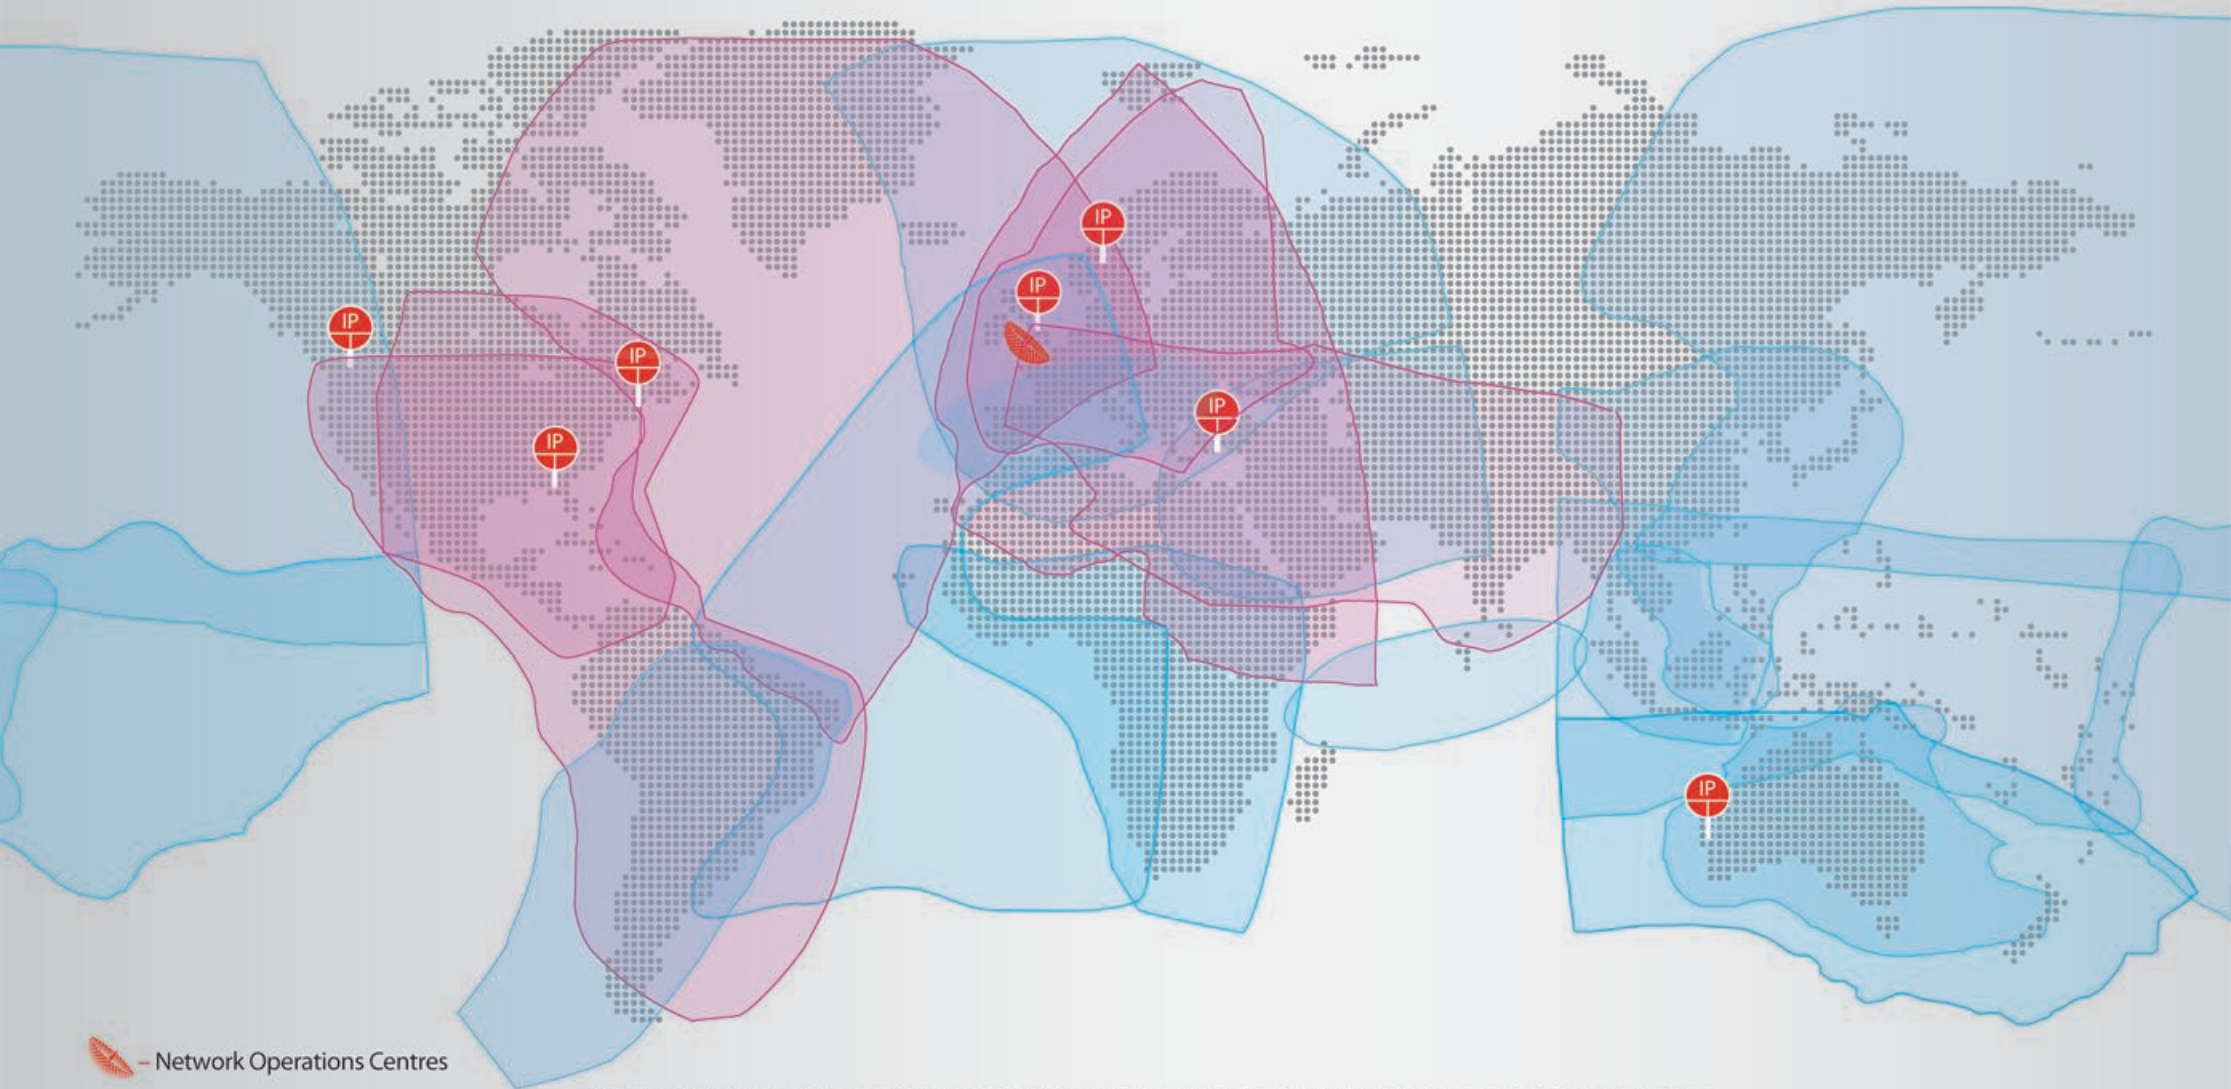

# Regional & Global Super Yacht Coverage Map

 – Network Operations Centres

 – NSSL Global Teleports

Although NSSLGlobal has made every endeavour to accurately depict the extent of Cruise-IP, these maps do not represent a guarantee of service. The availability of service at the edge of coverage areas fluctuates depending on various conditions.