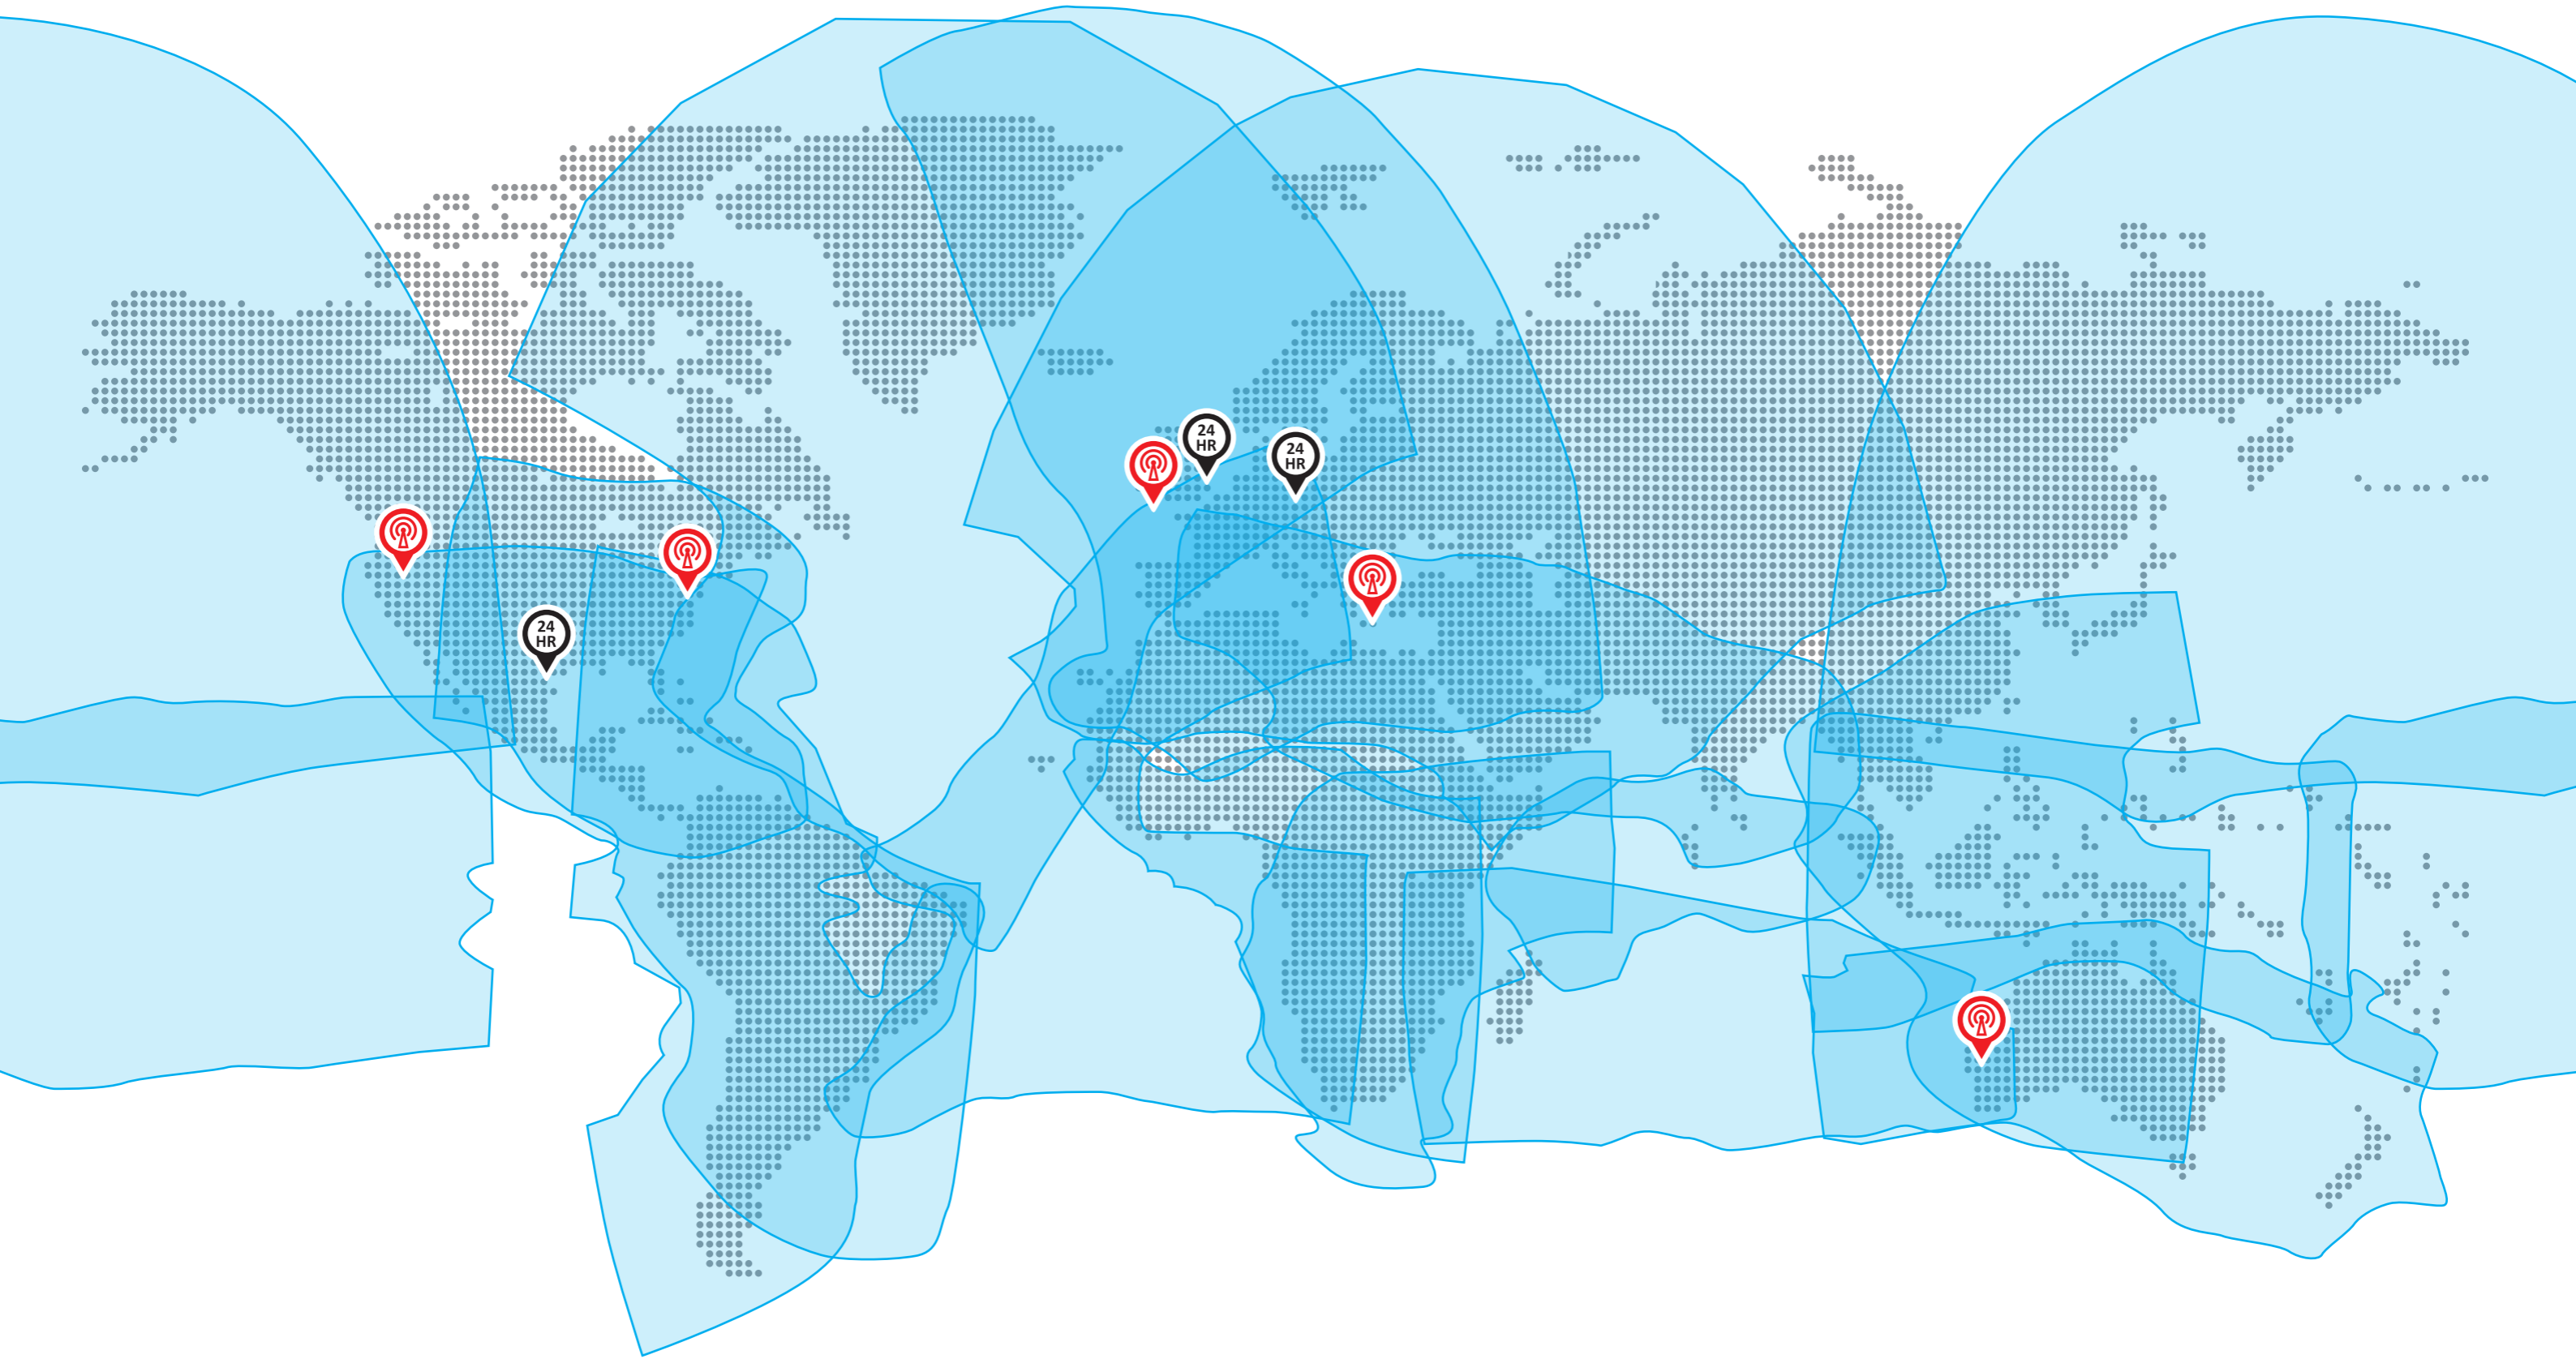

VSAT Coverage Map

 Network Operations Centres

 NSSLGlobal Teleports

Although NSSLGlobal has made every endeavour to accurately depict the extent of Broad-IP / VSAT IP@SEA coverage, these maps do not represent a guarantee of service. The availability of service at the edge of coverage areas fluctuates depending on various conditions.