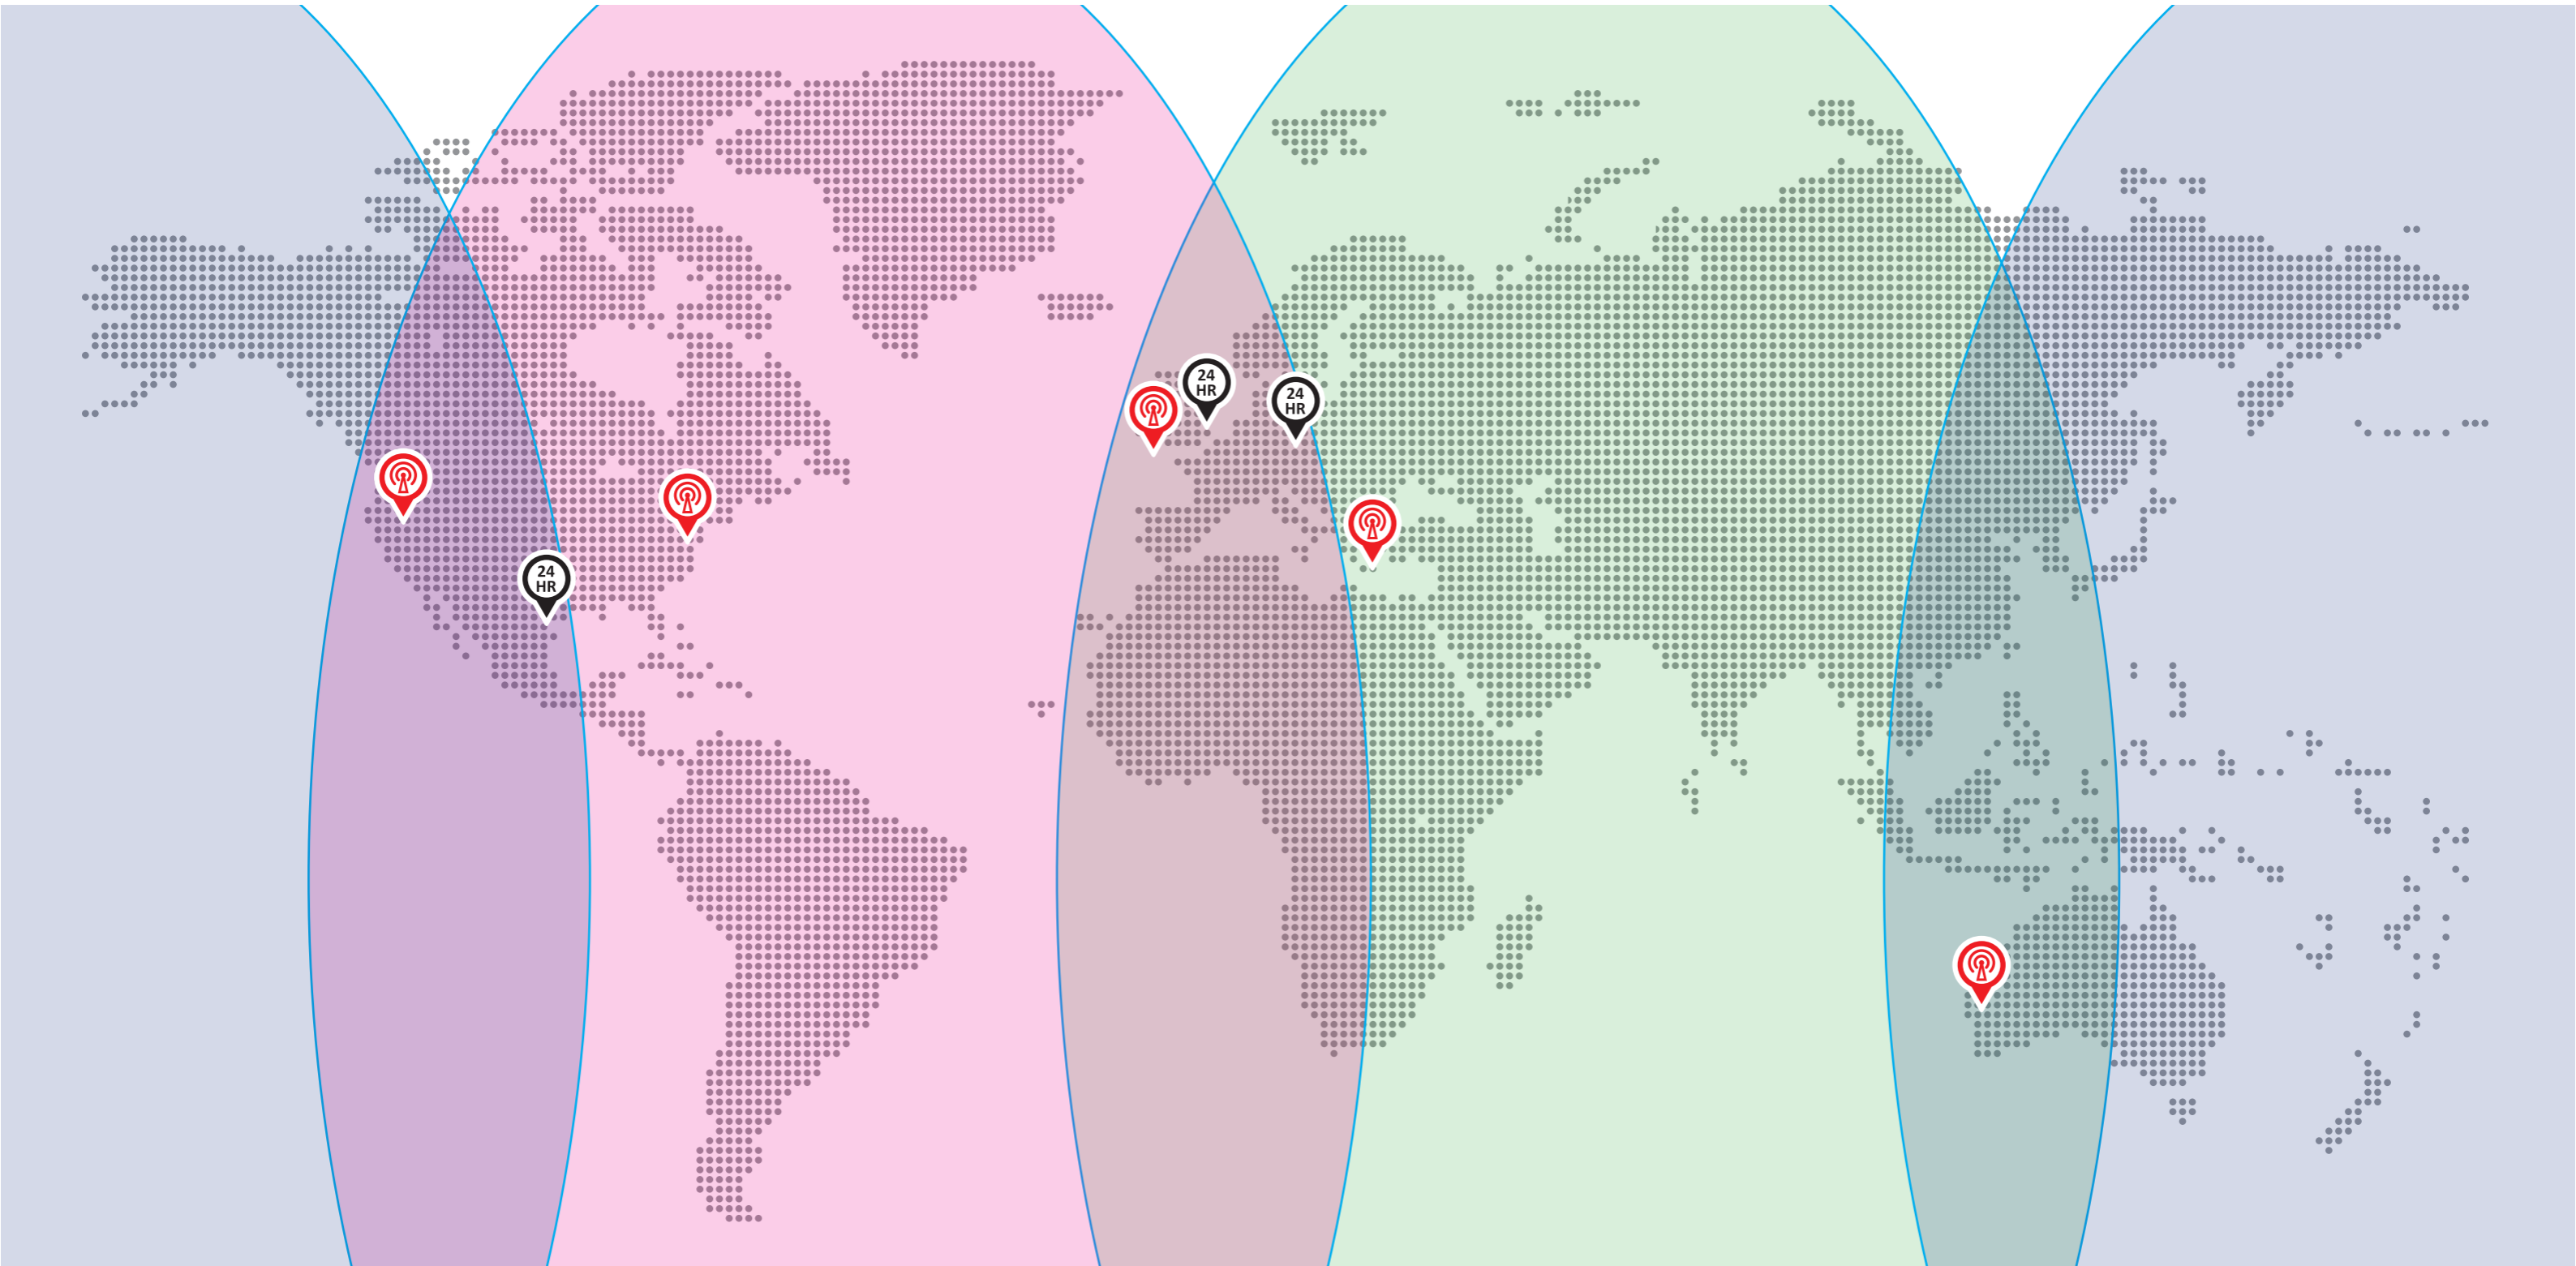

C-Band Coverage Map

 Network Operations Centres

 NSSLGlobal Teleports

Although NSSLGlobal has made every endeavour to accurately depict the extent of Broad-IP / VSAT IP@SEA coverage, these maps do not represent a guarantee of service. The availability of service at the edge of coverage areas fluctuates depending on various conditions.